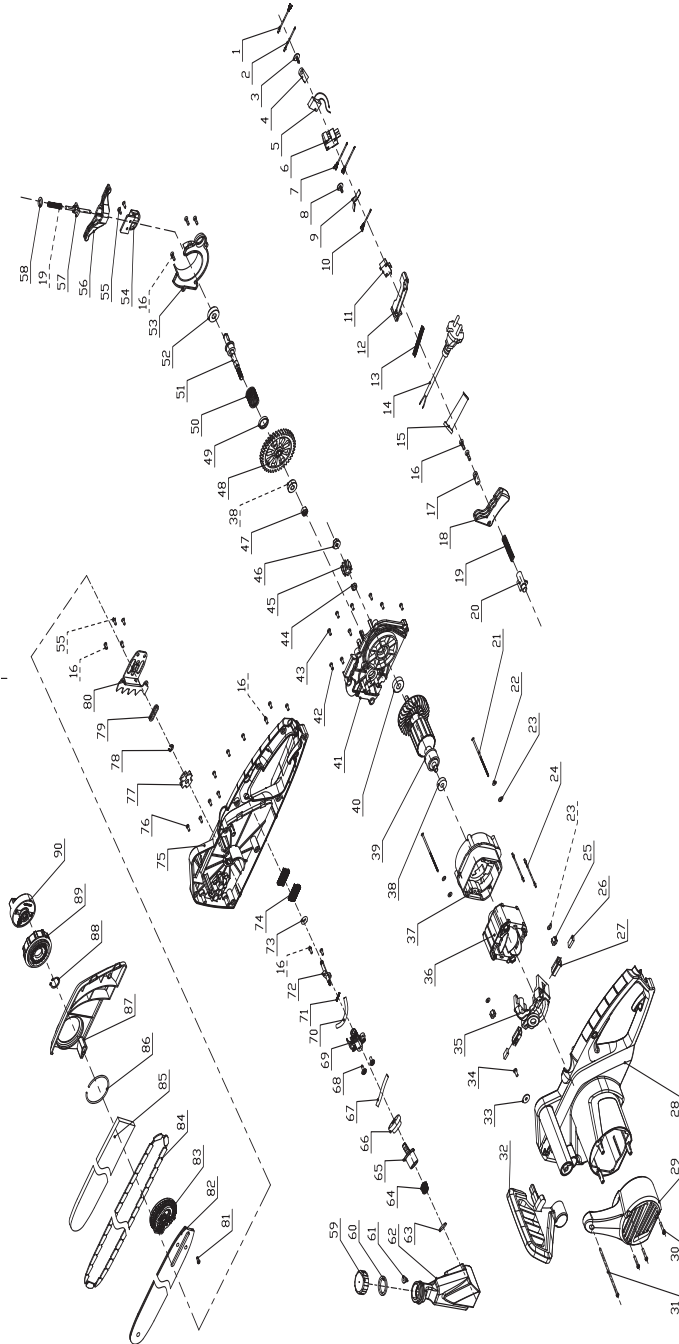

EXPLODED VIEW

SPARE PARTS LIST

1	connecting line 1	1
2	connecting line 2	1
3	screw 3x8	1
4	pressing plate	1
5	capacitance	1
6	switch	1
7	connecting line 4	2
8	screw 4x8	1
9	brake spring plate	1
10	connecting line 5	1
11	micro switch	1
12	pushing rod	1
13	pushing rod spring	1
14	cable	1
15	cable sleeve	1
16	screw 4x12	10
17	pressing plate	1
18	switch button	1
19	brake spring	2
20	anti self lock button	1
21	stator screw	2
22	washer	2
23	flat washer	4
24	connecting line 3	2
25	nut 4	2
26	carbon brush	2
27	copper sleeve	2
28	left housing	1
29	motor back cover	1
30	screw 4x25	3
31	screw 5x150	1
32	front guard	1
33	flat washer	1
34	screw 5x20	1

35	motor back support	1
36	stator	1
37	wind proof	1
38	bearing 608	2
39	rotor	1
40	bearing 6000	1
41	support plate	1
42	screw 4x10	5
43	screw 4x14	4
44	gear sleeve	1
45	small gear	1
46	nut M8	1
47	nut M8	1
48	big gear	1
49	axle sleeve	1
50	torision spring	1
51	output shaft	1
52	bearing 6000	1
53	dust cover	1
54	brake fixing plate	1
55	screw 4x12	4
56	connecting rod	1
57	brake rod	1
58	washer	1
59	oil cap	1
60	oil cap washer	1
61	breather	1
62	oil tank	1
63	oil tank block	1
64	sponge filter	1
65	oil tank connector	1
66	oil tank seal ring	1
67	inlet pipe	1
68	screw 3x10	2

SPARE PARTS LIST

69	oil pump assy	1
70	oil out pipe	1
71	spring	1
72	oil outlet	1
73	seal ring	1
74	sponge	2
75	right housing	1
76	screw 5x16	9
77	sproket	1
78	E circlip	1
79	seal ring	1
80	spike bumper	1
81	screw	1
82	bar	1
83	SDS adjusting assy	1
		1
		1
		1
		1
		1
84	chain	1
85	bar cover	1
86	circlip	1
87	SDS sproket cover	1
88	retainer ring	1
89	adjusting knob	1
90	pressing knob	1